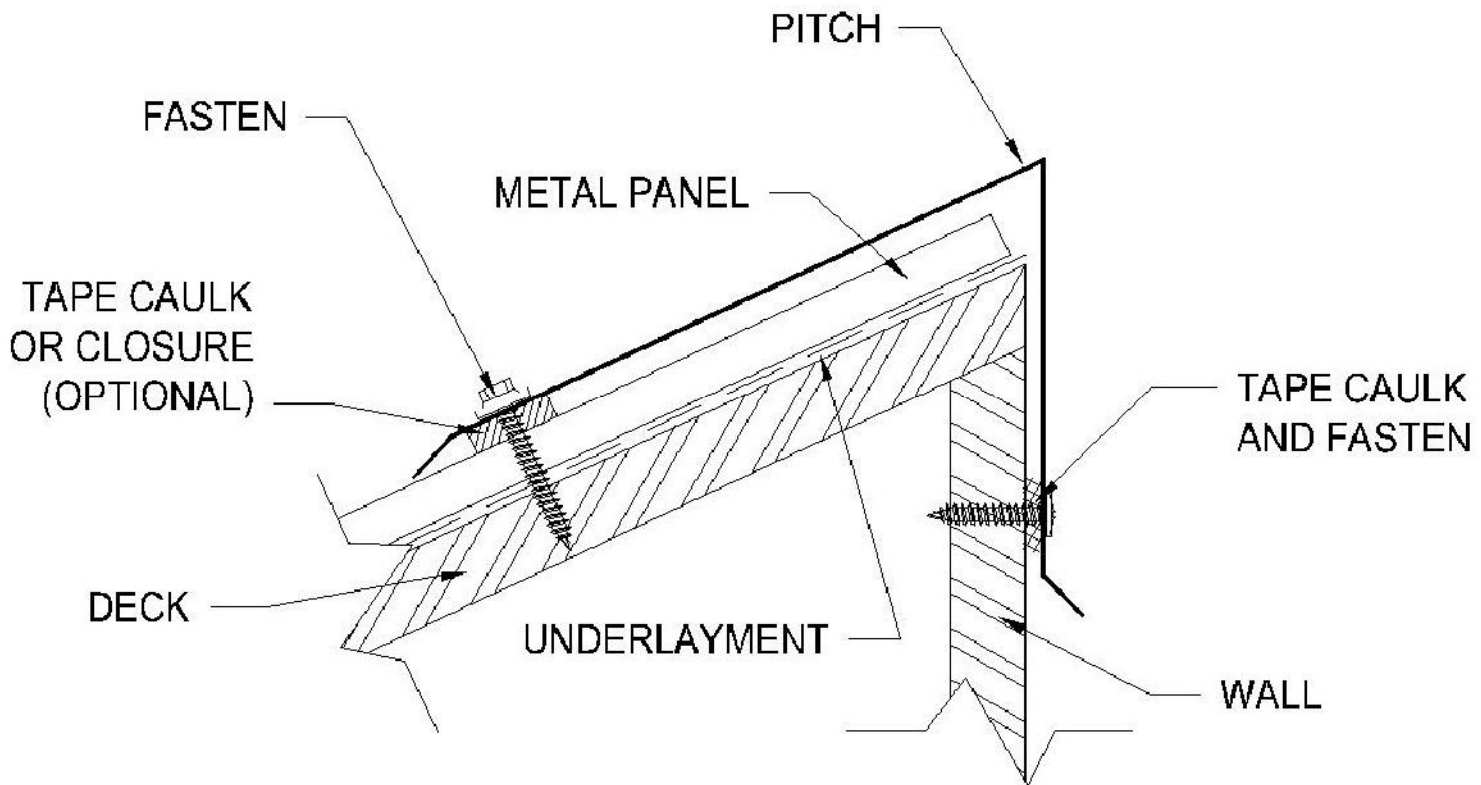

HIGH SIDE EAVE

1505 COX ROAD  
COCOA, FL 32926

PH: (321)639.1737  
FX: (321)690.1777  
WWW.JMMETALS.COM