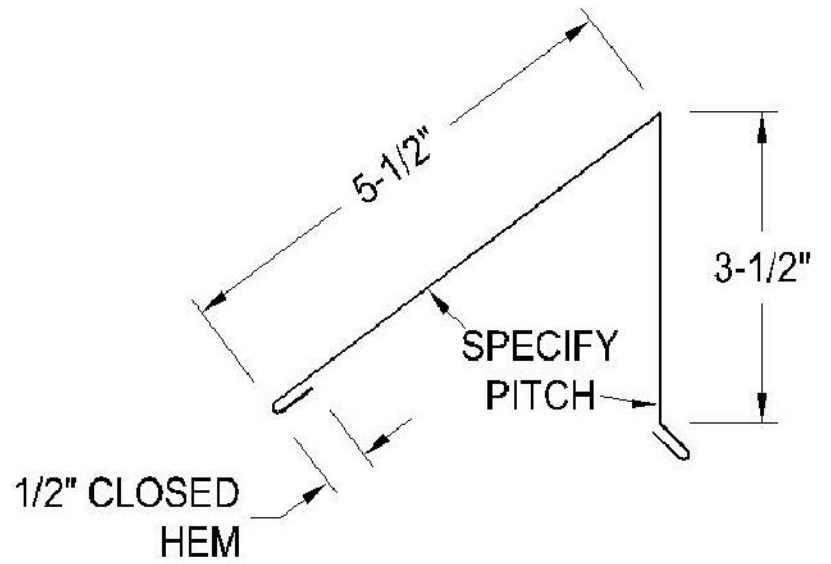

HIGH SIDE EAVE

1505 COX ROAD  
COCOA, FL 32926

PH: (321)639.1737  
FX: (321)690.1777  
WWW.JMMETALS.COM