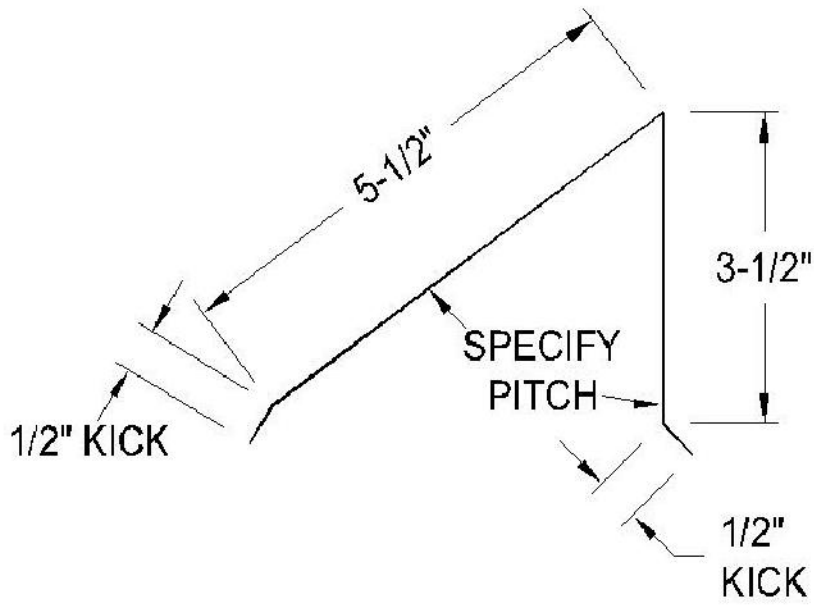

HIGH SIDE EAVE

1505 COX ROAD  
COCOA, FL 32926

PH: (321)639.1737  
FX: (321)690.1777  
WWW.JMMETALS.COM