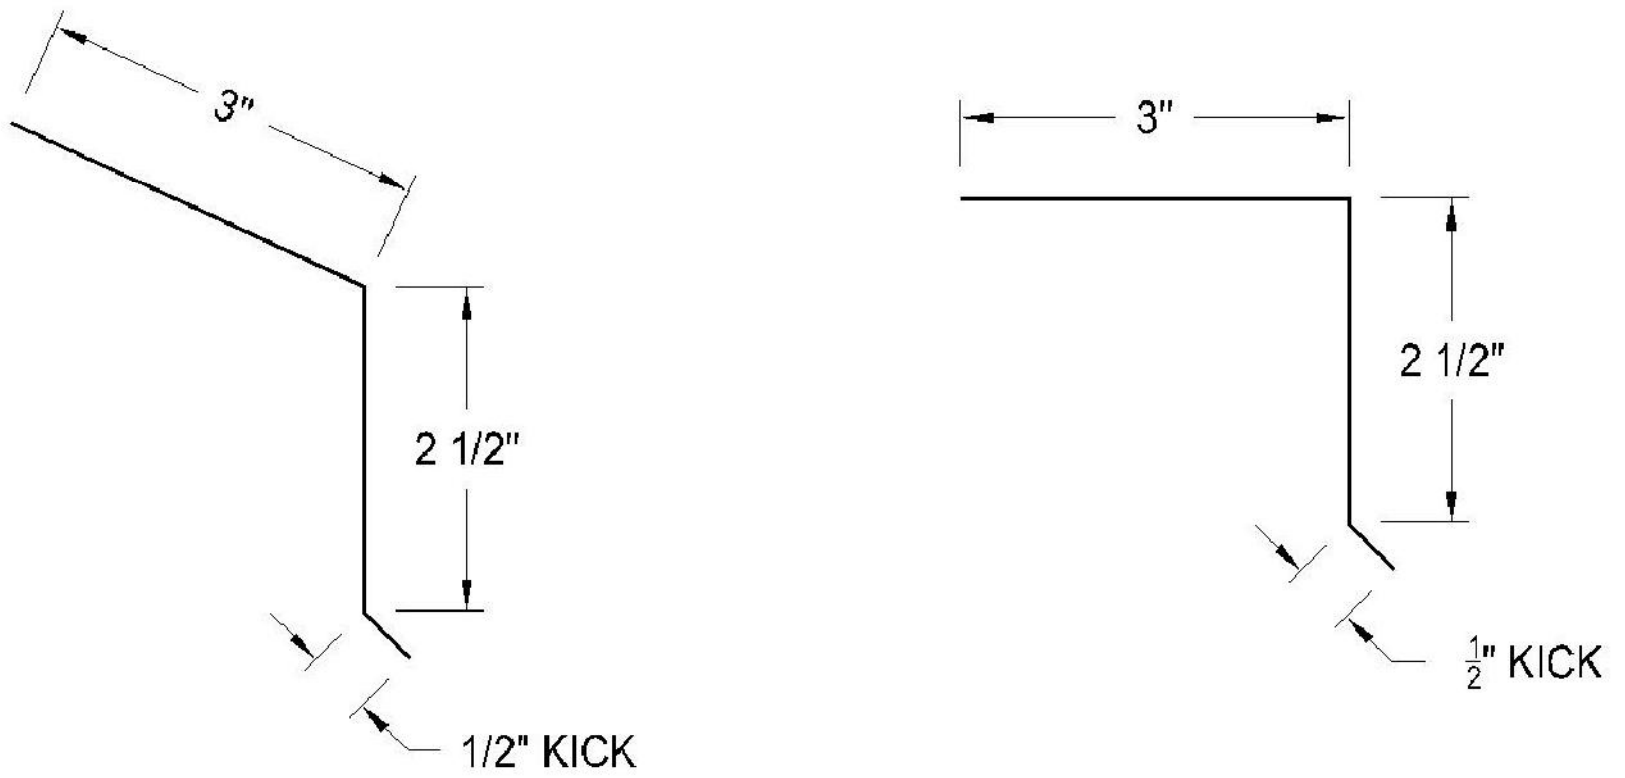

3X3 EAVE DRIP

1505 COX ROAD
COCOA, FL 32926

PH: (321)639.1737
FX: (321)690.1777
WWW.JMMETALS.COM