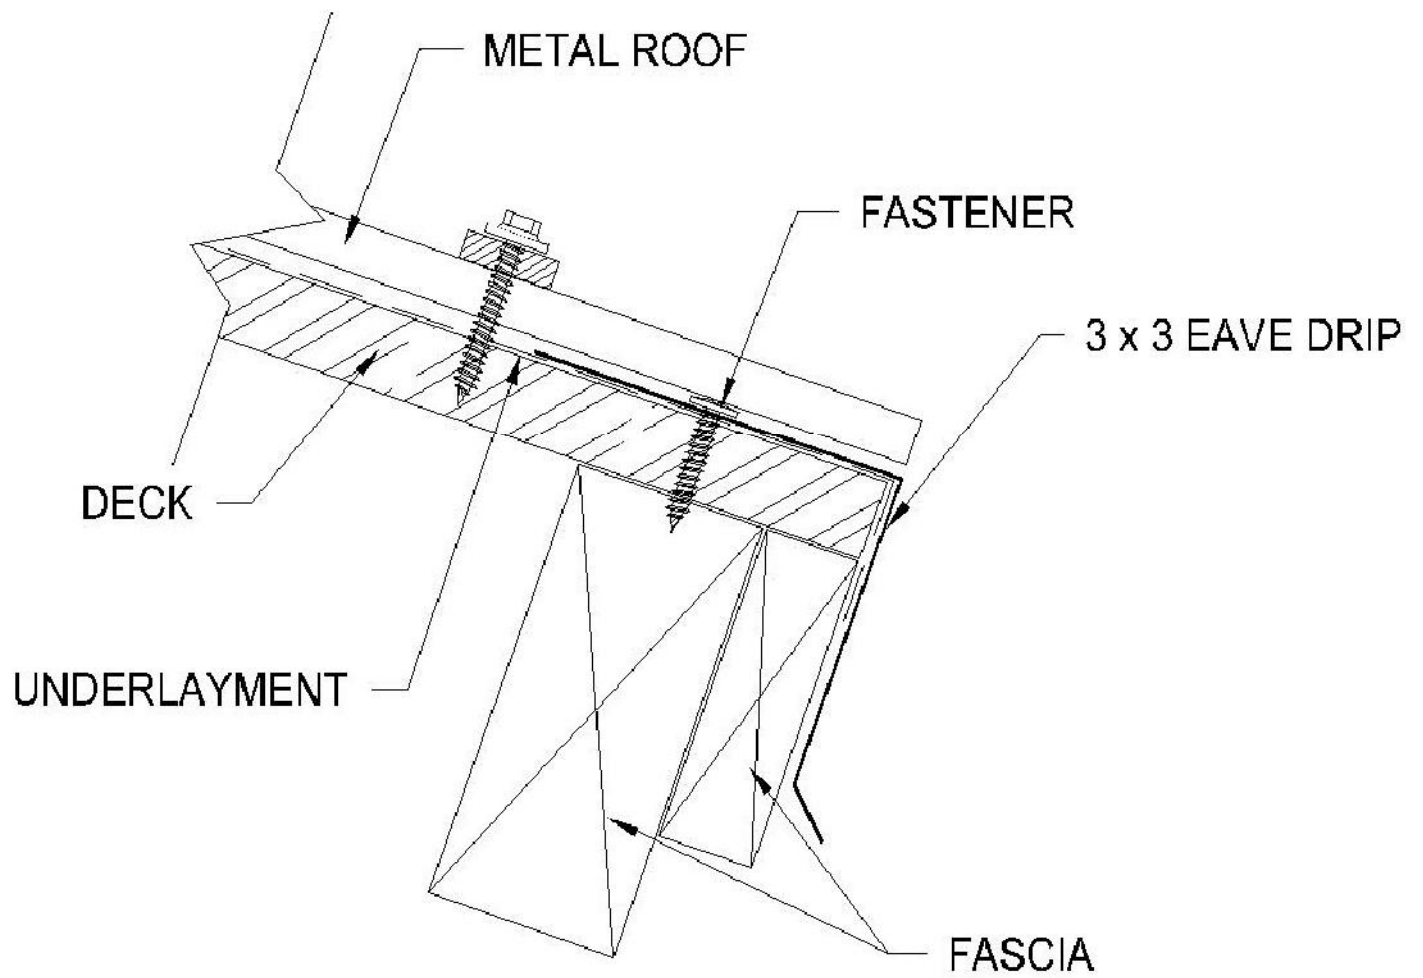

3X3 EAVE DRIP

1505 COX ROAD
COCOA, FL 32926

PH: (321)639.1737
FX: (321)690.1777
WWW.JMMETALS.COM